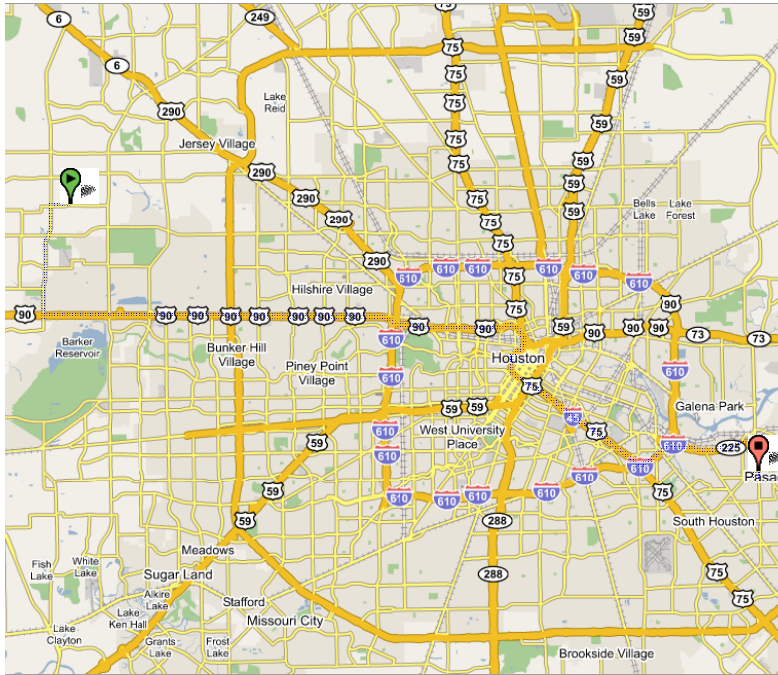

Directions

Start address 17810 Kieth Harrow Blvd. Houston Texas 77084

End address 1117 S Main St, Pasadena, TX 77506

Start address: 17810 Kieth Harrow Blvd
Houston, TX 77084

End address: 1117 S Main St
Pasadena, TX 77506

Distance: 39.7 mi (about 57 mins)

1. Head **west** from **Kieth Harrow Blvd** - go **0.7 mi**
2. Turn **left** at **Barker Cypress Rd** - go **4.6 mi**
3. Turn **left** at **I-10** - go **0.6 mi**
4. Take the **I-10 E** ramp - go **19 mi**
- ...
5. Take the **I-45 S** exit **768B** to **Galveston** - go **7.7 mi**
6. Take the **I-610 E** exit **40B** to **Pearland - Alvin (I-610 W)/Pasadena (TX-225)** - go **0.6 mi**
7. Bear **left** onto the **I-610 E** ramp to **(TX-225)** - go **1.3 mi**
8. Take the **TX-225 E** exit **30B** to **Pasadena/La Porte** - go **0.1 mi**
9. Bear **right** onto the ramp to **Central St/Old Galveston Rd** - go **0.0 mi**
10. Take the ramp to **Central St** - go **0.1 mi**
11. Continue on **La Porte Fwy** - go **0.1 mi**
12. Bear **left** into the **TX-225 E** entry ramp - go **2.7 mi**
13. Take the exit to **Shaver St/Main St** - go **0.2 mi**
14. Continue on **W Pasadena Fwy** - go **0.3 mi**
15. Turn **right** at **S Shaver St** - go **1.3 mi**
16. Turn **left** at **Southmore Ave** - go **0.2 mi**
17. Turn **left** at **S Main St** - go **0.2 mi**

These directions are for planning purposes only. You may find that construction projects, traffic, or other events may cause road conditions to differ from the map results.

Map data ©2005 NAVTEQ™, Tele Atlas