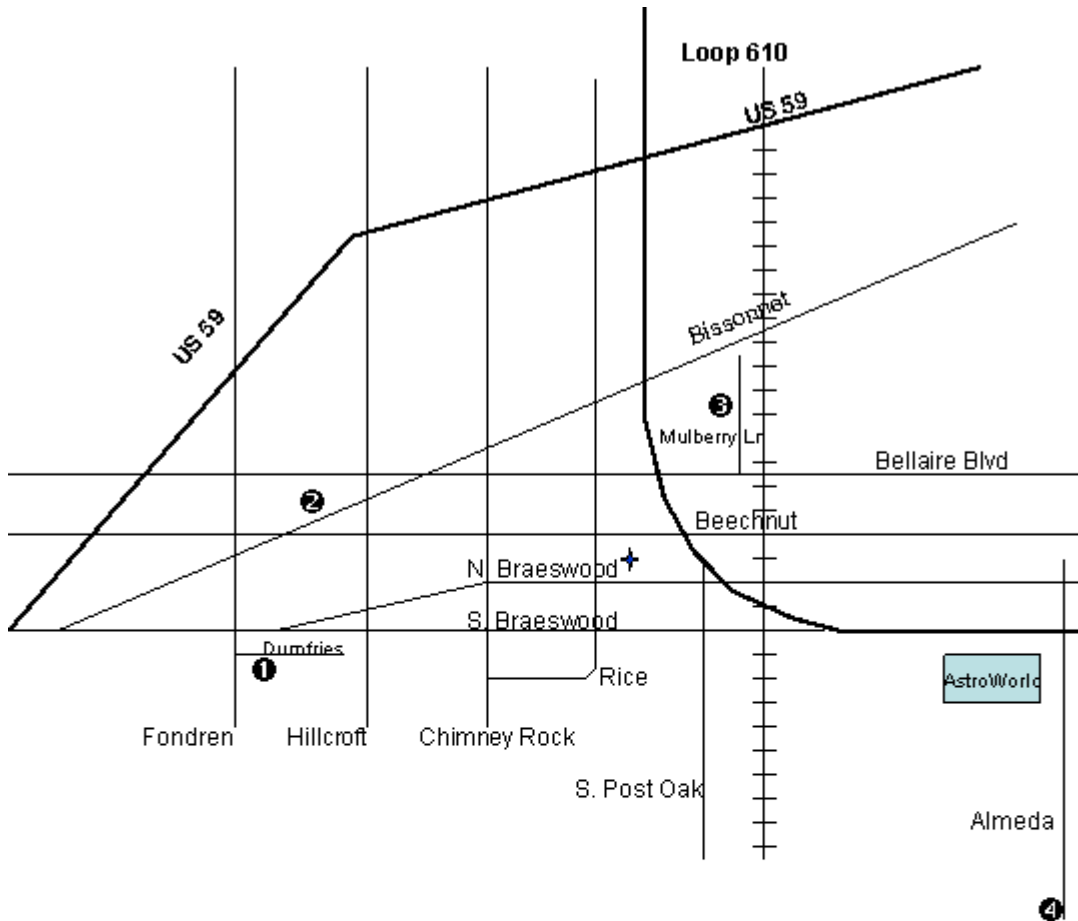

St. Thomas' Episcopal School:

Home Facilities

Sport(s)	Venue	Address
Basketball Volleyball	St. Thomas' Episcopal	4900 Jackwood
Golf	Wildcat Course	12000 Almeda
Soccer	Bayland Park	6400 Bissonnet
HS Softball	Mulberry Park	700 Mulberry Ln, Bellaire
JH Softball	Bayland Park	6400 Bissonnet
Tennis	Chancellor's Racket Club	6535 Dumfries